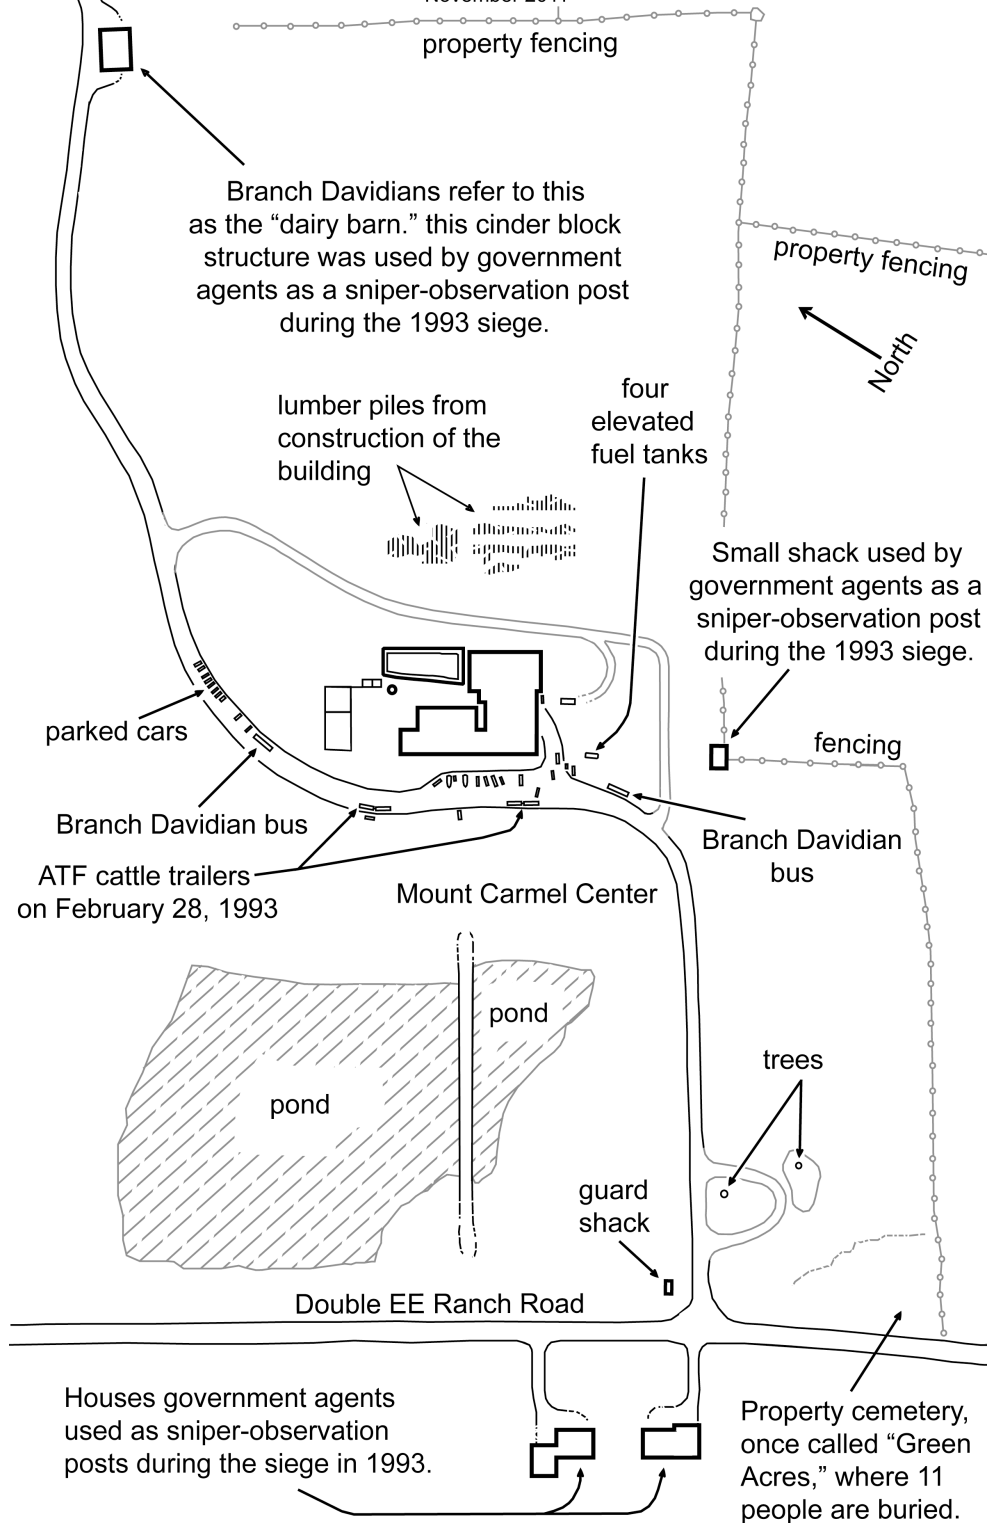

Property Map of Mount Carmel Center in February - April 1993

reconstructed by Matthew Wittmer
November 2011

©Matthew Wittmer. Reconstructed by Wittmer in November 2011. stormbound.org/waco.html
For more information about how the proportions of this diagram was created please refer my essay in:
Doyle, Clive, Catherine Wessinger and Matthew Wittmer. *A Journey To Waco: Autobiography of a Branch Davidian*, 2012. Landham, Maryland: Rowman & Littlefield.