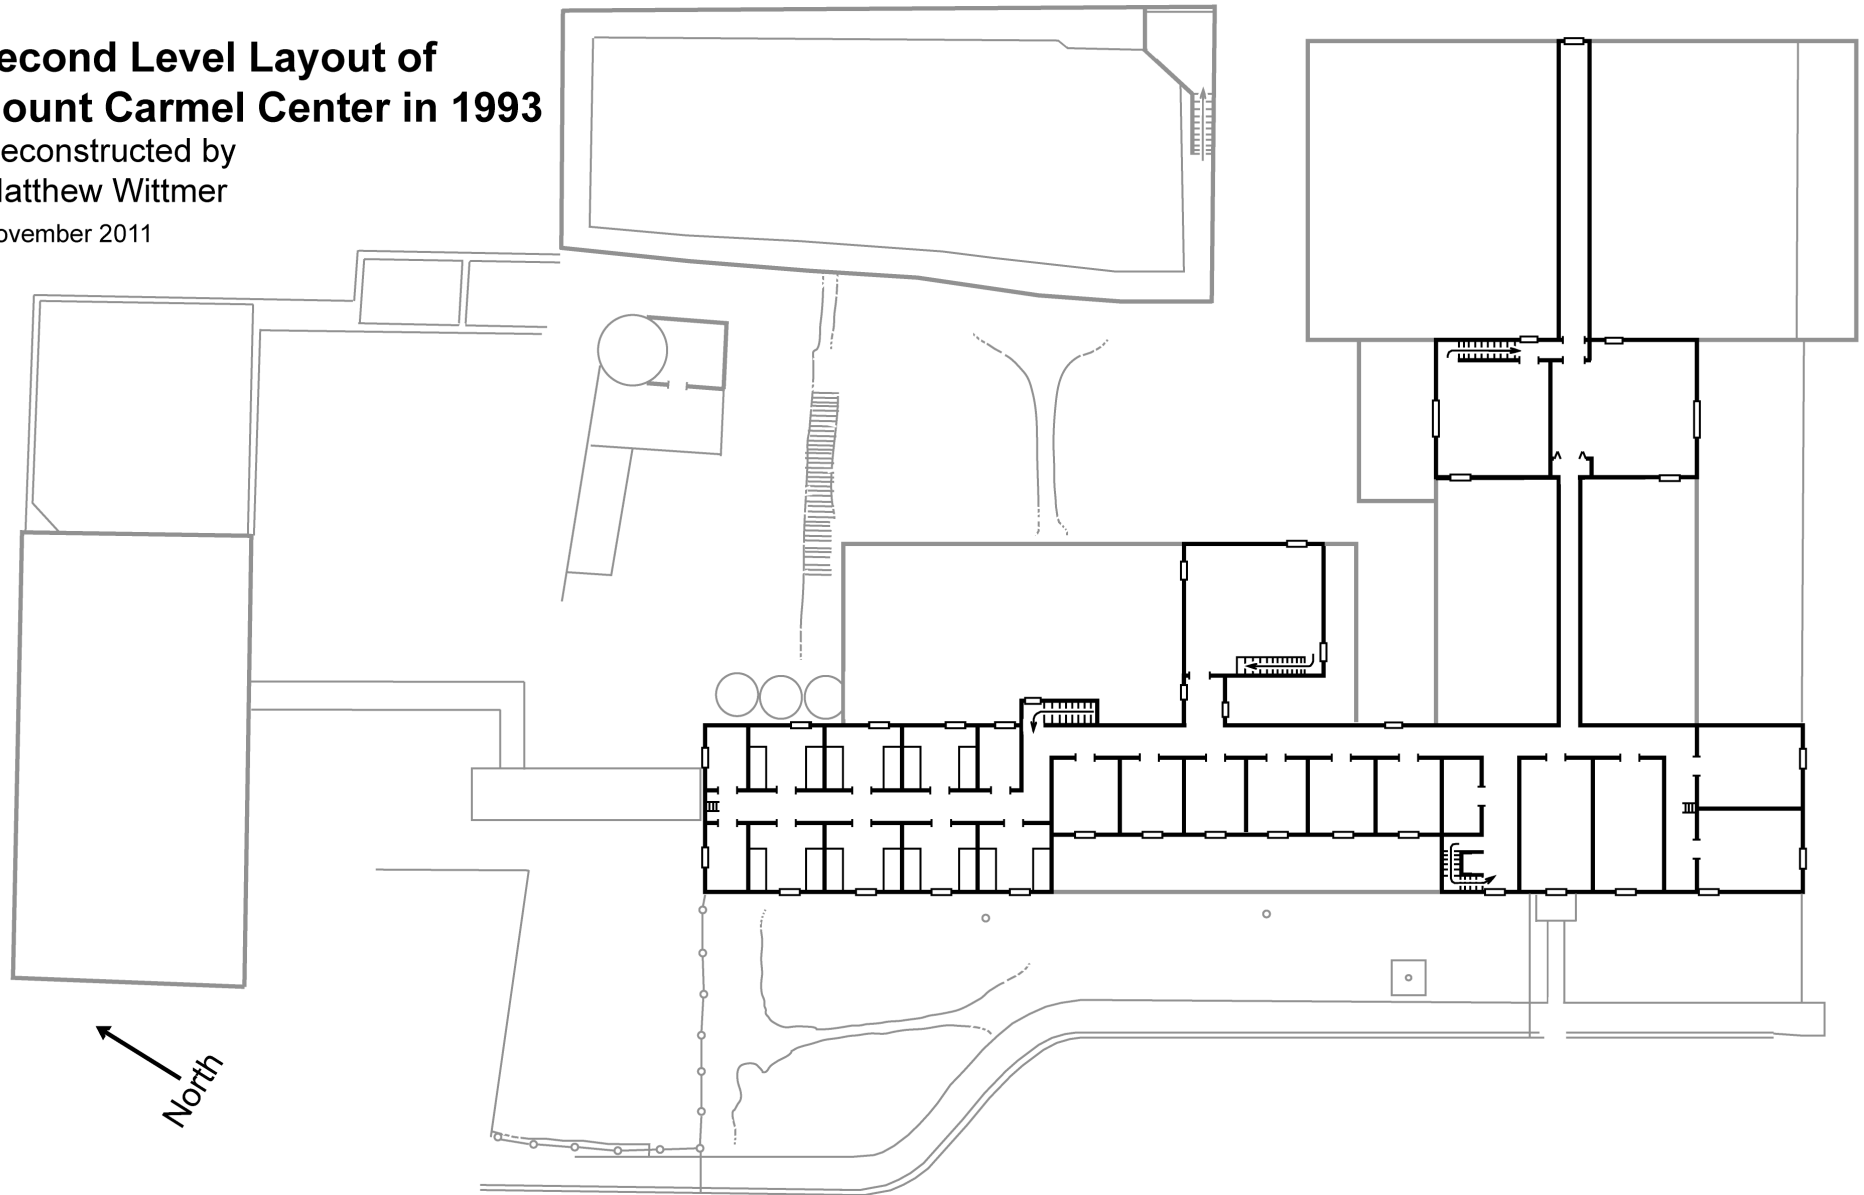

Ground Level Layout of Mount Carmel Center in 1993

Reconstructed by
Matthew Wittmer

November 2011

©Matthew Wittmer. Reconstructed by Wittmer in November 2011. stormbound.org/waco.html

For more information about how the proportions of these layouts were created, and which former diagrams were consulted, please refer my essay in: Doyle, Clive, Catherine Wessinger and Matthew Wittmer. *A Journey To Waco: Autobiography of a Branch Davidian*, 2012.

Landham, Maryland: Rowman & Littlefield.

Second Level Layout of Mount Carmel Center in 1993

Reconstructed by
Matthew Wittmer

November 2011

©Matthew Wittmer. Reconstructed by Wittmer in November 2011. stormbound.org/waco.html

For more information about how the proportions of these layouts were created, and which former diagrams were consulted, please refer my essay in: Doyle, Clive, Catherine Wessinger and Matthew Wittmer. *A Journey To Waco: Autobiography of a Branch Davidian*, 2012.