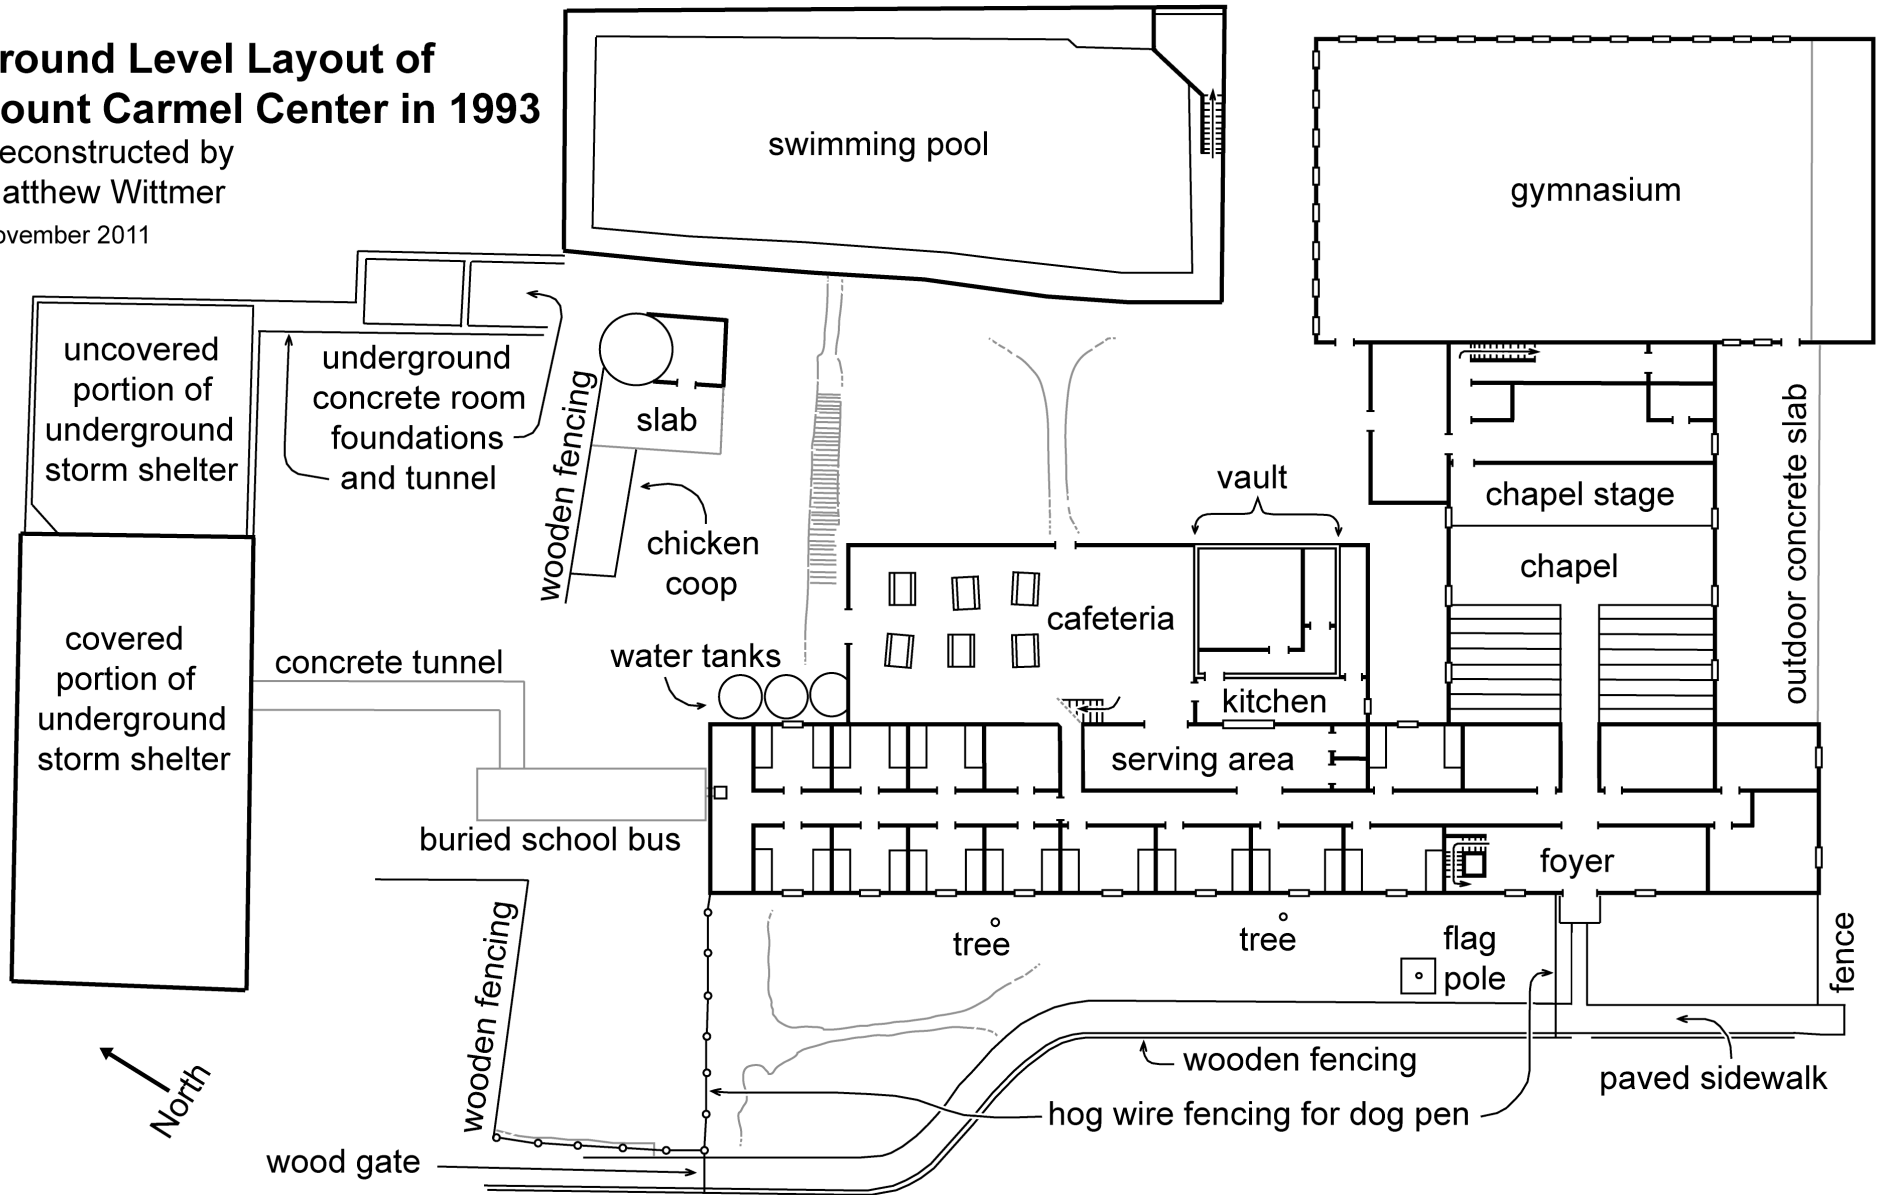

Ground Level Layout of Mount Carmel Center in 1993

Reconstructed by
Matthew Wittmer

November 2011

©Matthew Wittmer. Reconstructed by Wittmer in November 2011. stormbound.org/waco.html

For more information about how the proportions of these layouts were created, and which former diagrams were consulted, please refer my essay in: Doyle, Clive, Catherine Wessinger and Matthew Wittmer. *A Journey To Waco: Autobiography of a Branch Davidian*, 2012.

Landham, Maryland: Rowman & Littlefield.

Second Level Layout of Mount Carmel Center in 1993

Reconstructed by
Matthew Wittmer

November 2011

©Matthew Wittmer. Reconstructed by Wittmer in November 2011. stormbound.org/waco.html

For more information about how the proportions of these layouts were created, and which former diagrams were consulted, please refer my essay in: Doyle, Clive, Catherine Wessinger and Matthew Wittmer. *A Journey To Waco: Autobiography of a Branch Davidian*, 2012.